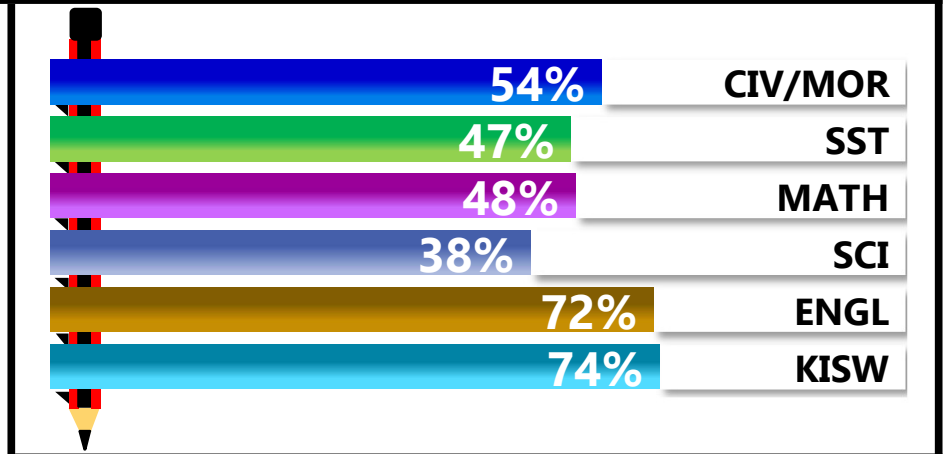

		<h1>VALENTINE ELITE</h1>			
REGION: DAR ES SALAAM		SCHOOL AVERAGE	166.8	OVERALL GRADE	C
DISTRICT: KINONDONI				CATEGORY	BELOW 40

SUBJECT PERFORMANCE ANALYSIS

SUBJECT NAME	AVG	%	RNK
KISWAHILI	37.2	74%	1
ENGLISH	35.9	72%	2
CIVIC & MORAL	27.2	54%	3
MATHEMATICS	23.9	48%	4
SOCIAL STUDIES	23.4	47%	5
SCIENCE	19.2	38%	6
BOYS/GIRLS PASS RATE	STD	AVG	%
BOYS	10	0.74	74%
GIRLS	4	0.26	26%

GRADE ANALYSIS SUMMARY					
SUBJECT NAME/GRADE	A	B	C	D	E
MATHEMATICS	1	1	7	4	1
KISWAHILI	8	3	2	1	0
ENGLISH	5	5	4	0	0
SCIENCE	0	0	7	0	2
SOCIAL STUDIES	0	4	4	6	0
CIVIC AND MORAL	0	5	4	3	1
OVERALL GRADE ANALYSIS	NO.	SEATED	%		
A	0	10	0%		
B	5		50%		
C	5		50%		
D	4	4	40%		
E	0		0%		