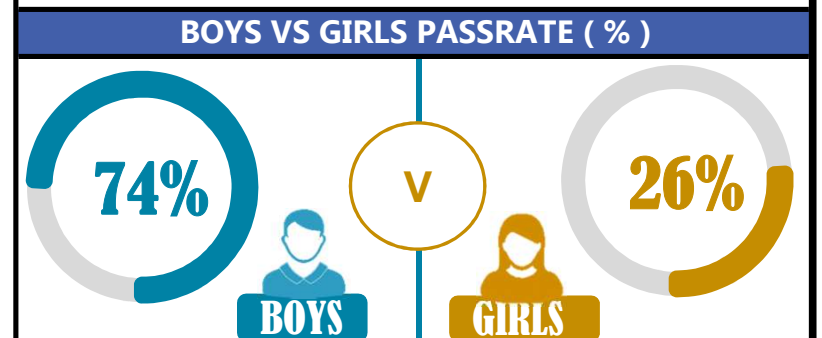

OVERALL PERFORMANCE ANALYSIS		
REGISTERED	14	100%
SEATED	14	100%
ABSENTEES	0	0%
PASSED	10	71%
FAILED	4	29%